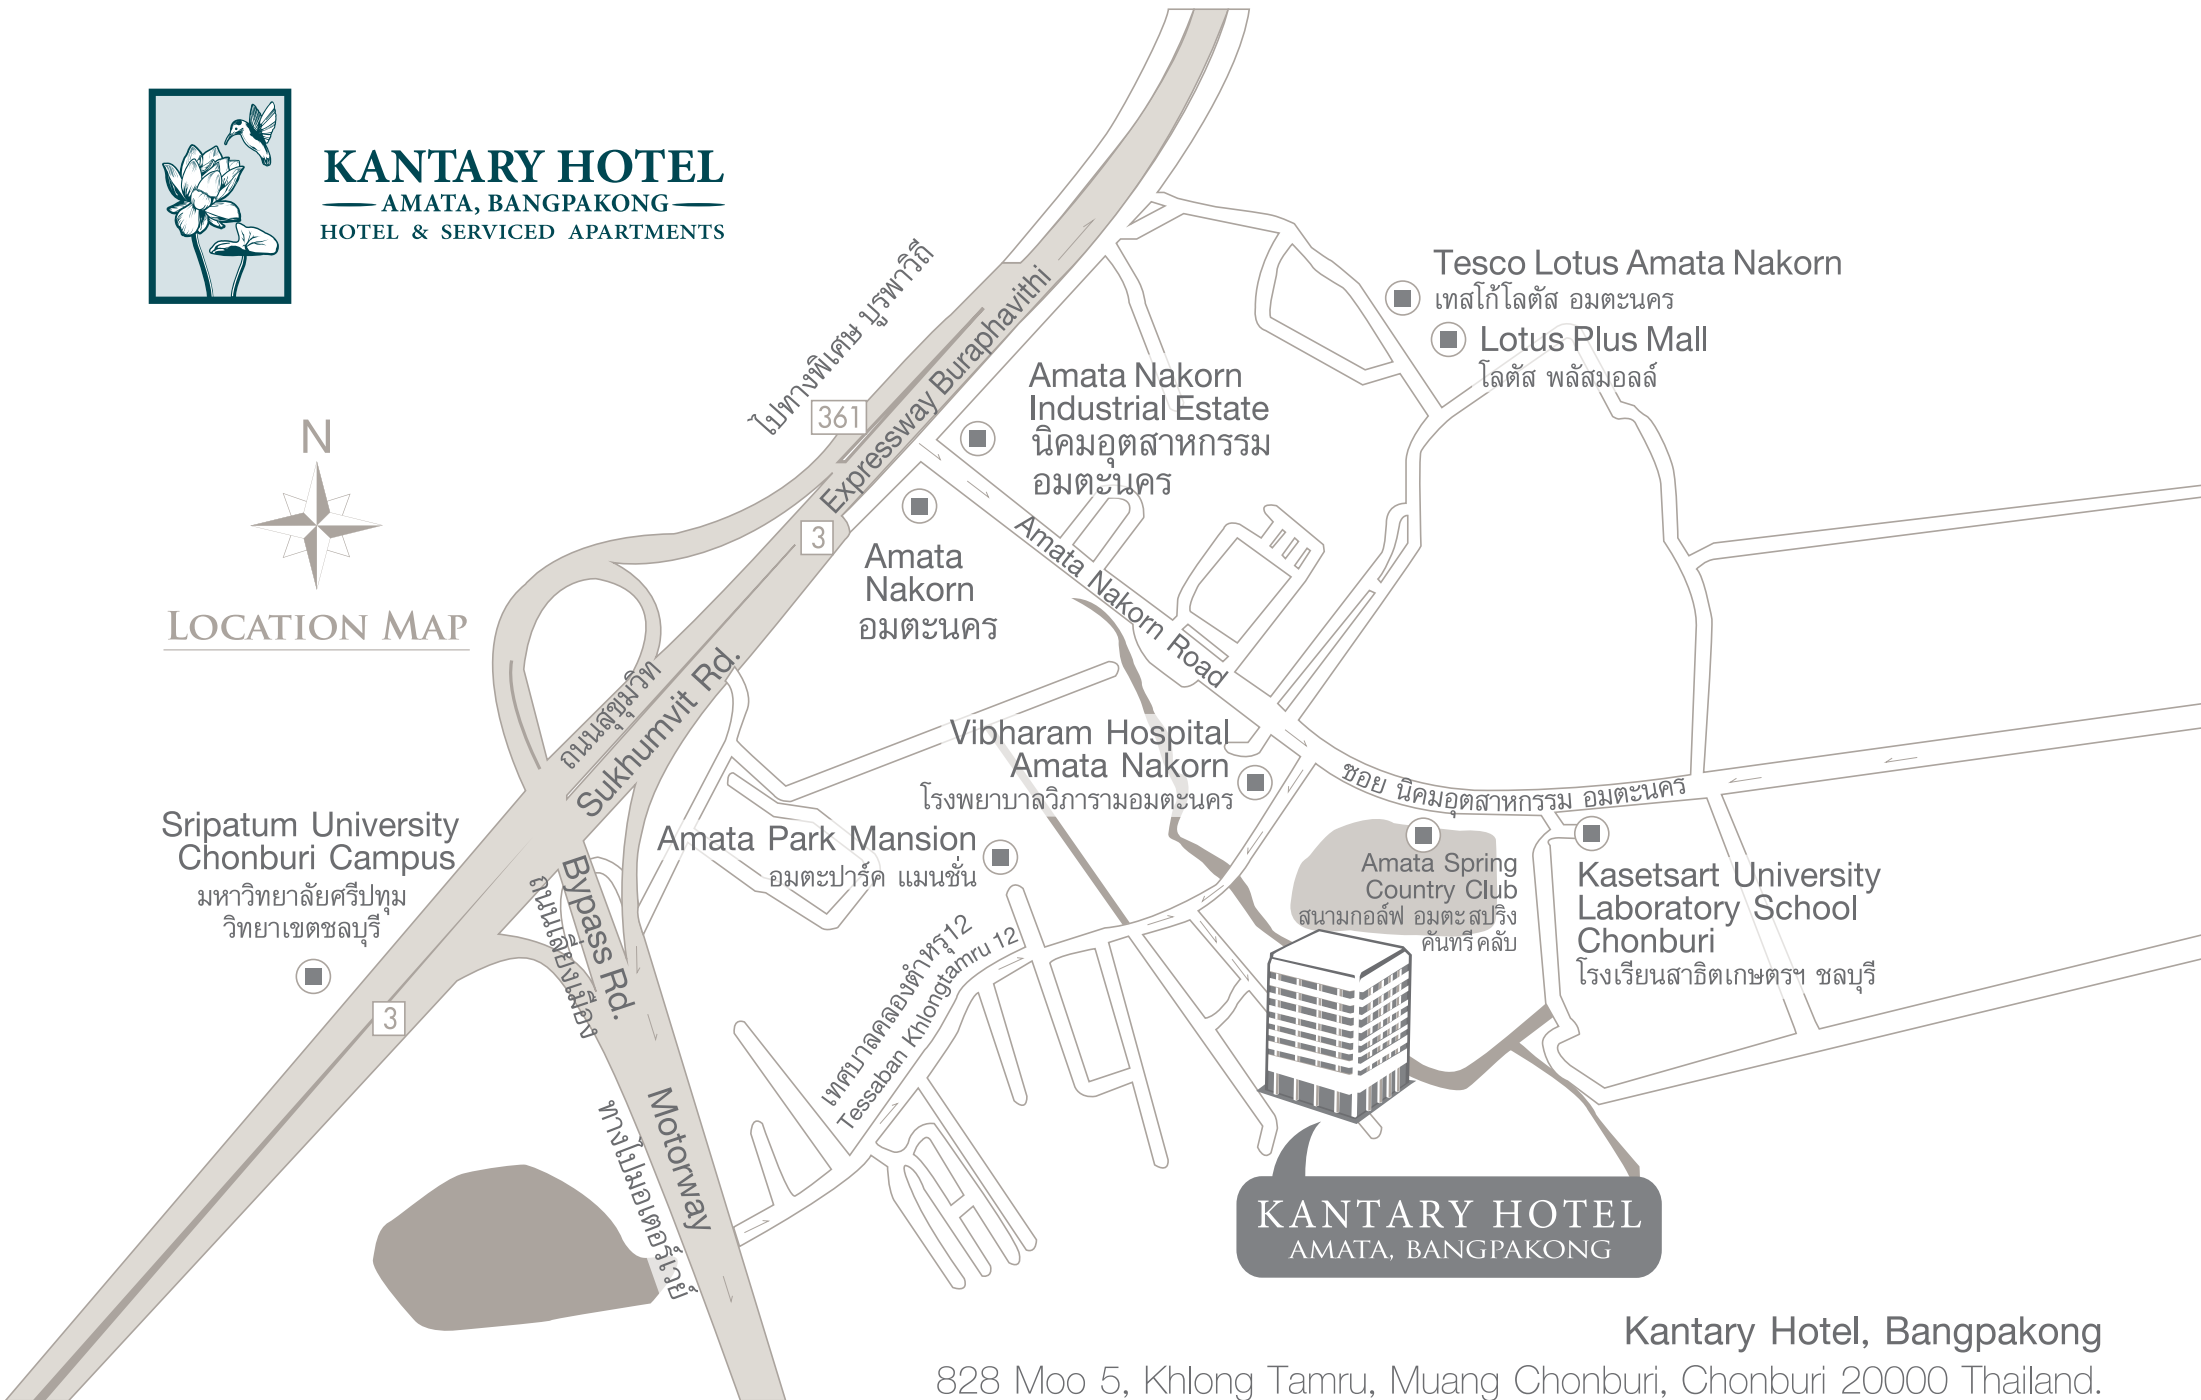

KANTARY HOTEL

— AMATA, BANGPAKONG —
HOTEL & SERVICED APARTMENTS

LOCATION MAP

KANTARY HOTEL
AMATA, BANGPAKONG

Kantary Hotel, Bangpakong

828 Moo 5, Khlong Tamru, Muang Chonburi, Chonburi 20000 Thailand.

Tel: (66) 0 3810 9455-6 Fax: (66) 0 3810 9452