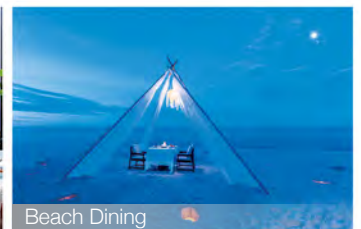

### Beach Dining / 海滩餐饮

可在沙滩上安排私人就餐，璀璨星空下私享尊贵美饌  
需提前24小时预订

On the Rocks Bar

Rocks Restaurant

Rocks Restaurant

Beach Dining

Swimming Pool