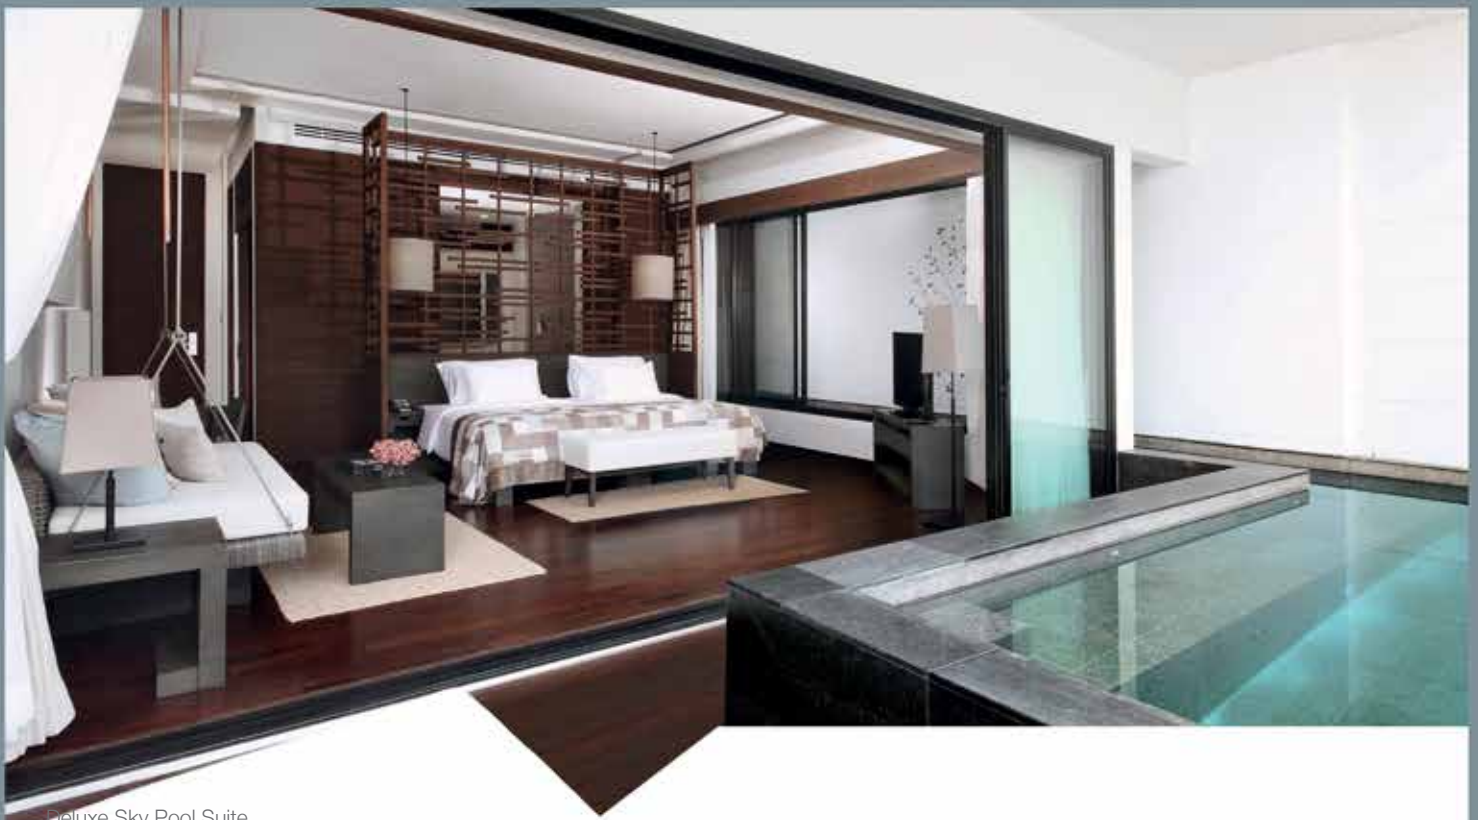

Deluxe Sky Pool Suite

ACCOMMODATION

Sky Pool Suite

(28 units) Room Size: 80 Sqm

The Sky Pool Suites are the largest deluxe rooms found in Hua Hin. Rooms are equipped with private pools (size 2.40 x 4.20 m, depth 1.10 m).