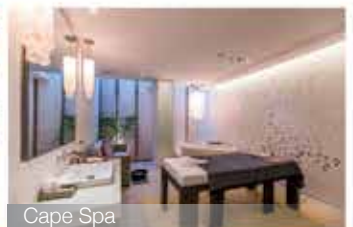

Swimming Pool

HOTEL SERVICES & FACILITIES

1. Beach lawn
   - Swimming pool
   - Reading room
   - Fitness Centre
   - Sauna and steam rooms
   - Cape Spa
   - Concierge service
   - Front desk and security
   - Babysitting
   - Daily activities
   - Complimentary Wi-Fi access in all areas
   - Parking
   - Boutique shop
   - Taxi service and car rental
   - Weddings
   - Airport transfer-Suvarnabhumi Airport (280 km).
     Limousine service
     - By Toyota Camry @ 4,200 THB net each way
     - By Toyota Commuter @ 4,900 THB net each way
     - By Toyota Alphard @ 5,900 THB net each way
2. *Prices are subject to change without prior notice.

LOCATION MAP

Cape Spa