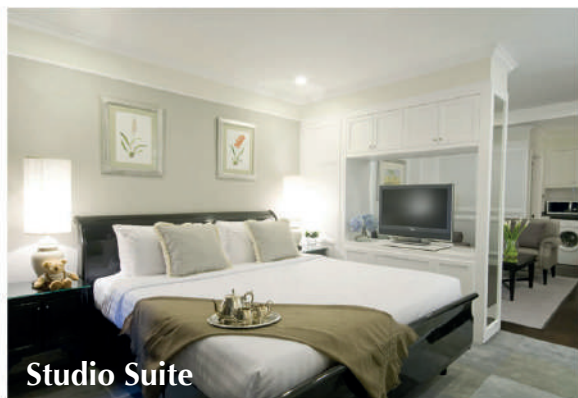

Cape House Hotel, Bangkok

CAPE HOUSE HOTEL
BANGKOK, THAILAND

Studio Suite

One Bedroom Suite

Long Stay Packages

Valid until 31 December 2020

	Room + Breakfast	Room + Half Board	Room + Full Board
7 Nights			
Studio Suite (43 sq.m.)	THB 15,400	THB 21,700	THB 28,000
One Bedroom Suite (50 sq.m.)	THB 20,300	THB 26,600	THB 32,900
15 Nights			
Studio Suite (43 sq.m.)	THB 30,800	THB 44,300	THB 57,800
One Bedroom Suite (50 sq.m.)	THB 40,600	THB 54,100	THB 67,600
30 Nights			
Studio Suite (43 sq.m.)	THB 61,600	THB 88,600	THB 115,600
One Bedroom Suite (50 sq.m.)	THB 81,200	THB 108,200	THB 135,200

Inclusions

- : Above package rates are net per room for 2
- : Half board rates are inclusive of breakfast + set dinner or set lunch (excludes beverages)
- : Full board rates are inclusive of breakfast, set lunch and set dinner (excludes beverages)
- : 4 Drinking water bottles per day and in-room coffee and tea making facilities
- : Walk-in shower and bath tub
- : Fully equipped kitchen include microwave, refrigerator, kitchenware and standard appliances
- : Maid cleaning service
- : Complimentary access to Executive Lounge
- : Complimentary Wi-Fi Internet
- : Complimentary laundry service (20, 40, 90 pieces respectively), excludes dry cleaning