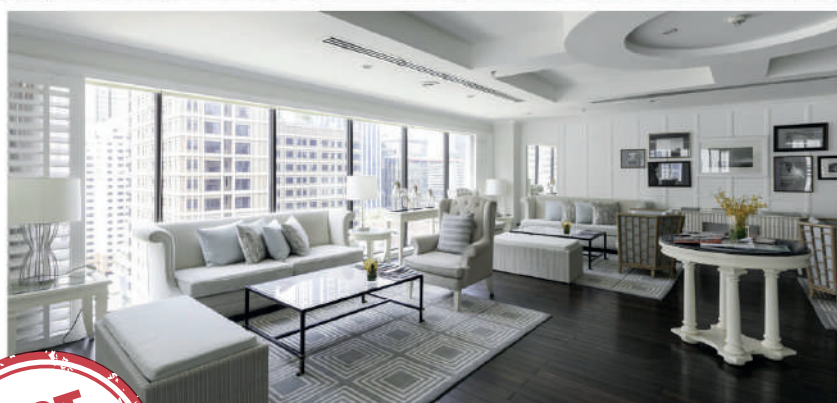

Cape House Hotel, Bangkok

CAPE HOUSE HOTEL
BANGKOK, THAILAND

Studio Suite

One Bedroom Suite

Long Stay Packages

Valid until 31 December 2020

	Room + Breakfast	Room + Half Board	Room + Full Board
7 Nights			
Studio Suite (43 sq.m.)	THB 15,400	THB 21,700	THB 28,000
One Bedroom Suite (50 sq.m.)	THB 20,300	THB 26,600	THB 32,900
15 Nights			
Studio Suite (43 sq.m.)	THB 30,800	THB 44,300	THB 57,800
One Bedroom Suite (50 sq.m.)	THB 40,600	THB 54,100	THB 67,600
30 Nights			
Studio Suite (43 sq.m.)	THB 61,600	THB 88,600	THB 115,600
One Bedroom Suite (50 sq.m.)	THB 81,200	THB 108,200	THB 135,200

Inclusions

- : Above package rates are net per room for 2
- : Half board rates are inclusive of breakfast + set dinner or set lunch (excludes beverages)
- : Full board rates are inclusive of breakfast, set lunch and set dinner (excludes beverages)
- : 4 Drinking water bottles per day and in-room coffee and tea making facilities
- : Walk-in shower and bath tub
- : Fully equipped kitchen include microwave, refrigerator, kitchenware and standard appliances
- : Maid cleaning service
- : Complimentary access to Executive Lounge
- : Complimentary Wi-Fi Internet
- : Complimentary laundry service (20, 40, 90 pieces respectively), excludes dry cleaning