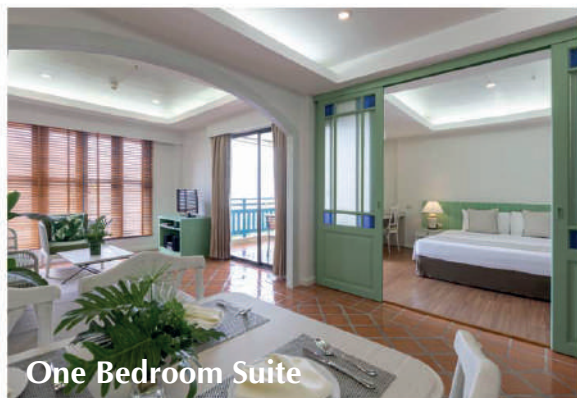

Kantary Bay Hotel, Phuket

KANTARY BAY
PHUKET
HOTEL & SERVICED APARTMENTS

One Bedroom Suite

Long Stay Packages

Valid until 31 March 2021

7 Nights	Room + Breakfast	Room + Half Board	Room + Full Board
Studio Suite (50 sq.m.)	THB 7,000	THB 11,000	THB 15,000
One Bedroom Suite (70 sq.m.)	THB 9,000	THB 13,000	THB 17,000
15 Nights	Room + Breakfast	Room + Half Board	Room + Full Board
Studio Suite (50 sq.m.)	THB 14,000	THB 22,500	THB 31,000
One Bedroom Suite (70 sq.m.)	THB 18,000	THB 26,500	THB 35,000
30 Nights	Room + Breakfast	Room + Half Board	Room + Full Board
Studio Suite (50 sq.m.)	THB 27,000	THB 44,000	THB 61,000
One Bedroom Suite (70 sq.m.)	THB 35,000	THB 52,000	THB 69,000

Inclusions

- : Above package rates are net per room for 2
- : Half board rates are inclusive of breakfast + set dinner or set lunch (excludes beverages)
- : Full board rates are inclusive of breakfast, set lunch and set dinner (excludes beverages)
- : 4 Drinking water bottles per day and in-room coffee and tea making facilities
- : Suites with spacious private balconies with sun loungers

- : Fully equipped kitchen include microwave, refrigerator, kitchenware and standard appliances
- : Walk-in shower and bath tub
- : Maid cleaning service
- : Complimentary Wi-Fi Internet
- : Complimentary beach access at Cape Panwa Hotel
- : Complimentary laundry service (20, 40, 90 pieces respectively), excludes dry cleaning